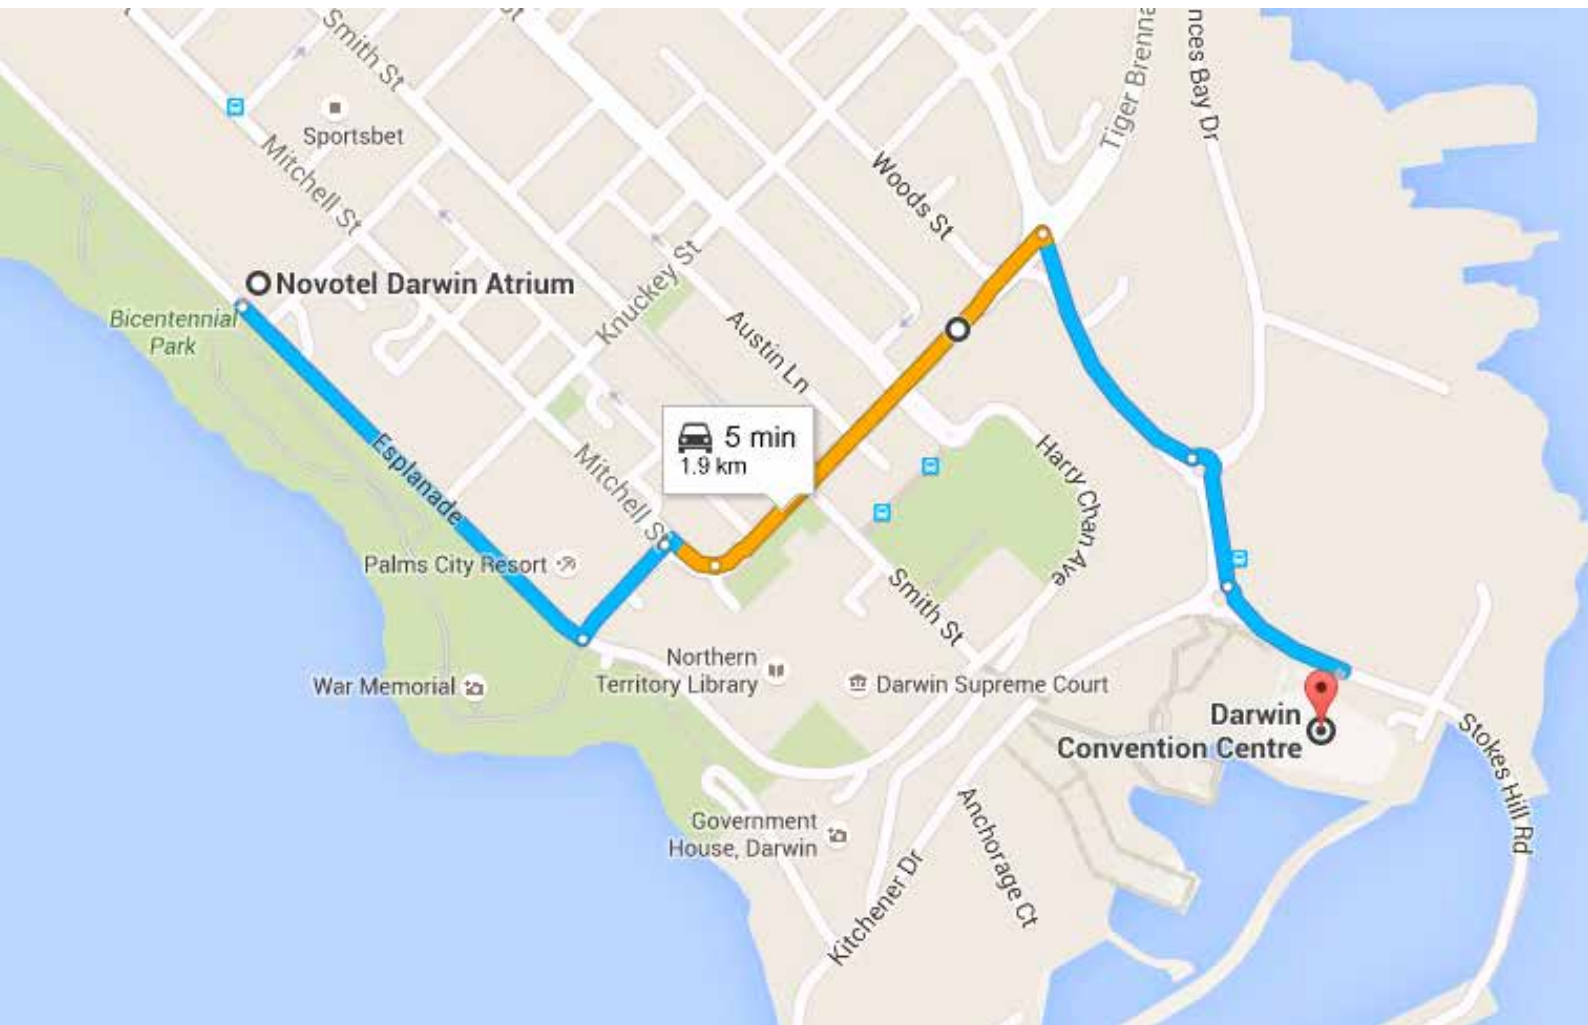

Novotel Darwin Atrium Hotel

100 The Esplanade, Darwin, NT, Australia

4 Star

Distance from Darwin Airport – 12.7km 16 minute drive
Distance from Darwin Convention Centre – 1.8km 4 minute drive

Check-in after: 14.00 hours

Check-out before: 11.00 hours

Getting to the Convention Centre & Transport

The Darwin Convention Centre is a 4 minute drive from the hotel. See the next page for a map of the driving directions.

WiFi

Complimentary WiFi throughout the hotel for all guests. Guests will be given instructions on how to access the WiFi upon checkin.

2016 Asia Pacific
Lymphology Conference

Email: info@2016asiapacificlymphologyconference.com
www.2016asiapacificlymphologyconference.com

Novotel Darwin Atrium Hotel

100 The Esplanade, Darwin, NT, Australia